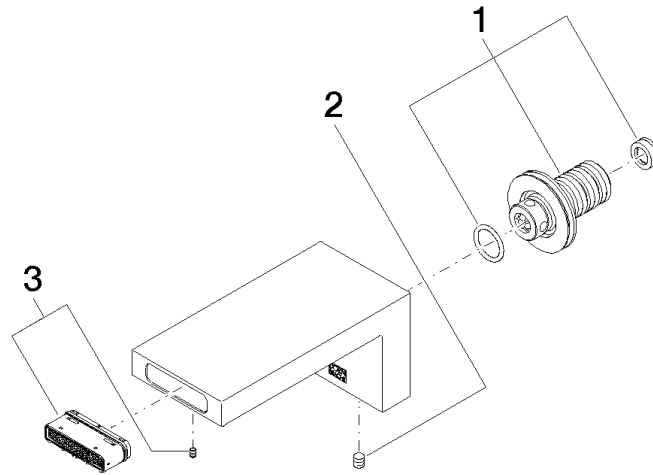

# SYMETRICS eSET Touchfree Basin mixer without pop-up waste without temperature setting - Chrome

---

ST 010 203 0740

## Trajectory diagram

---

**SYMETRICS eSET Touchfree Basin mixer without pop-up waste without temperature setting - Chrome**

ST 010 203 0740

**Spare parts list**

No.	Item Number	Name	Quantity used	Delivery time
1	90 24 03 108 00 90	nipple set	1	2
2	90 31 11 004 00 90	pin	1	2
3	90 29 03 067 00 90	aerator	1	2