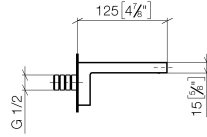

The mounting height from the top edge of the basin to the centre of the connection should be at least 125 mm. The front edge of the spout should be at least 20 mm in front of the back edge of the sink.

### Recommended miscellaneous

---

**Concealed wall elbow -**

35 085 970 90

- max. recess depth 163 mm
- min. recess depth 90 mm

ST 010 203 0740  
mm [inches]

**Flow rate chart**