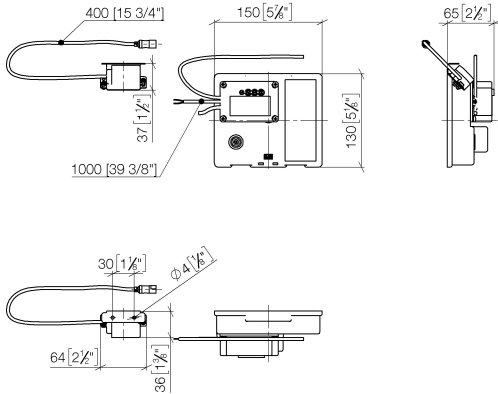

### Required miscellaneous

**eSET Touchfree Basin mixer without temperature setting for combining with wall-mounted fittings -**

- min. recess depth 90 mm
- max. recess depth 125 mm

35 743 970 90

### Required miscellaneous

**eSET Touchfree Basin mixer without temperature setting for combining with free-standing fittings -**

35 742 970 90

### Recommended miscellaneous

**Extension for Touchfree 500 mm -** 12 765 970 90

**SYMETRICS eSET Touchfree Basin mixer without pop-up waste without temperature setting - Chrome**

ST 010 203 0740  
mm [inches]

The mounting height from the top edge of the basin to the centre of the connection should be at least 125 mm. The front edge of the spout should be at least 20 mm in front of the back edge of the sink.