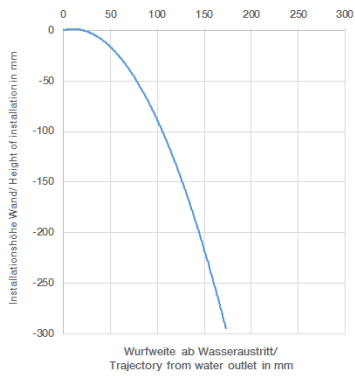

SYMETRICS eSET Touchfree Basin mixer without pop-up waste without temperature setting - Chrome

---

ST 010 203 0740

Trajectory diagram