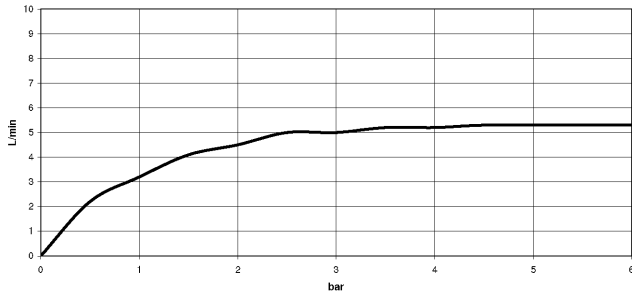

SYMETRICS eSET Touchfree Basin mixer without pop-up waste without temperature setting - Chrome

ST 010 203 0740
mm [inches]

Flow rate chart