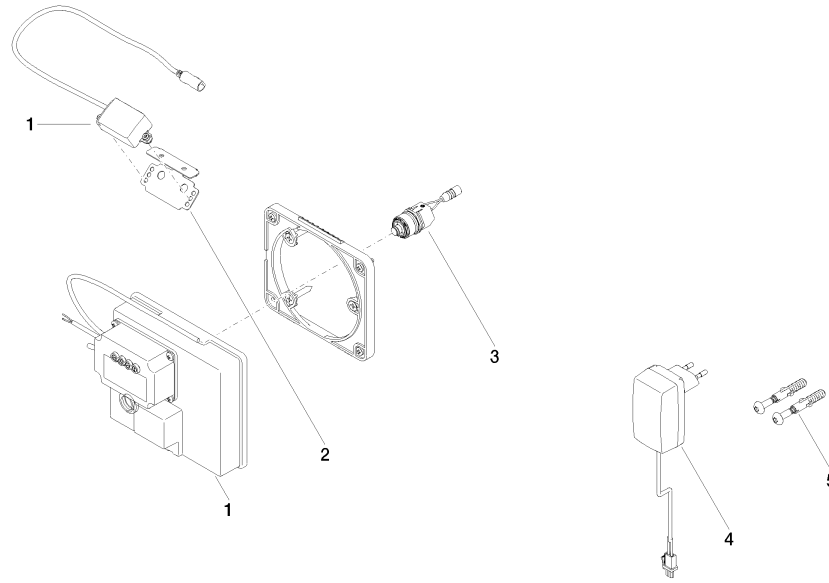

SYMETRICS eSET Touchfree Basin mixer without pop-up waste without temperature setting - Chrome

ST 010 203 0740

Spare parts list

No.	Item Number	Name	Quantity used	Delivery time
1	90 10 01 177 00 90	electronic accessories	1	2
2	90 17 20 199 00 90	holder	1	2
3	04 30 50 079 00 90	valve	1	2
4	04 10 01 050 00 90	power supply	1	60
5	04 30 31 024 01 90	fixing set	1	2